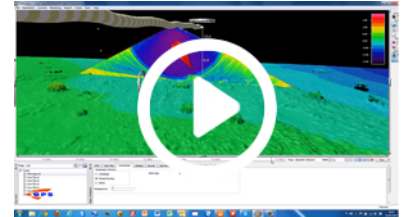

Lobster Pots Survey

General

- [QPS ENC Tile Server](#)

QINSy

- [Catenary](#)
- [Combined Laser and Multibeam Acquisition](#)
- [Export Vessel Track To Google Earth](#)
- [High Speed Motorway Laser Scanning](#)
- [Kongsberg 2040 Data Acquisition](#)
- [Lobster Pots Survey](#)
- [QINSy with Esri GDB Support](#)
- [Real Time Target Detection](#)
- [Vessel Based Laser Scanning](#)
- [Wreck Survey Brest](#)

Fledermaus

- [Lobster Pots Survey](#)
- [Wreck Survey Brest](#)

Qastor

- [Collision Beks Halil with Thuan My near Singapore](#)
- [Grounding of Cargo Vessel Bursa in Canal Gent Terneuzen](#)

AIS

- [Collision Beks Halil with Thuan My near Singapore](#)
- [Grounding of Cargo Vessel Bursa in Canal Gent Terneuzen](#)
- [Grounding of Container Vessel Fowairet Scheldt River 2005](#)
- [Grounding of Costa Concordia Jan 13 2012](#)
- [Near Miss MSC Silvana Scheldt River](#)