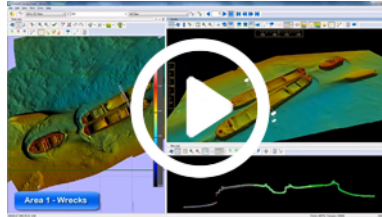

Videos

This page contains videos of all our products or product related videos.

Check [this page](#) for QINSy *Howto* movies.

Popular

Grounding Costa Concordia

Wreck Survey Brest

Lobster Pots Survey

General

- [QPS ENC Tile Server](#)

QINSy

- [Catenary](#)
- [Combined Laser and Multibeam Acquisition](#)
- [Export Vessel Track To Google Earth](#)
- [High Speed Motorway Laser Scanning](#)
- [Kongsberg 2040 Data Acquisition](#)
- [Lobster Pots Survey](#)
- [QINSy with Esri GDB Support](#)
- [Real Time Target Detection](#)
- [Vessel Based Laser Scanning](#)
- [Wreck Survey Brest](#)