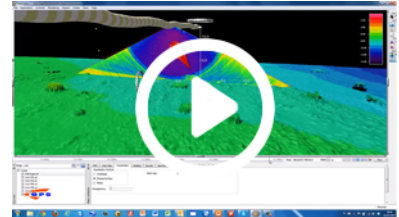

Lobster Pots Survey

General

- [QPS ENC Tile Server](#)

QINSy

- [Catenary](#)
- [Combined Laser and Multibeam Acquisition](#)
- [Export Vessel Track To Google Earth](#)
- [High Speed Motorway Laser Scanning](#)
- [Kongsberg 2040 Data Acquisition](#)
- [Lobster Pots Survey](#)
- [QINSy with Esri GDB Support](#)
- [Real Time Target Detection](#)
- [Vessel Based Laser Scanning](#)
- [Wreck Survey Brest](#)

Fledermaus

- [Lobster Pots Survey](#)
- [Wreck Survey Brest](#)

Qastor

- [Collision Beks Halil with Thuan My near Singapore](#)
- [Grounding of Cargo Vessel Bursa in Canal Gent Terneuzen](#)

AIS

- [Collision Beks Halil with Thuan My near Singapore](#)
- [Grounding of Cargo Vessel Bursa in Canal Gent Terneuzen](#)
- [Grounding of Container Vessel Fowairet Scheldt River 2005](#)
- [Grounding of Costa Concordia Jan 13 2012](#)
- [Near Miss MSC Silvana Scheldt River](#)