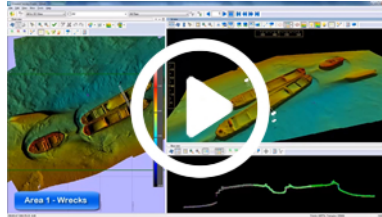

## Popular

---

Grounding Costa Concordia

Wreck Survey Brest

Lobster Pots Survey

## QINSy

---

- [Catenary](#)
- [Combined Laser and Multibeam Acquisition](#)
- [Export Vessel Track To Google Earth](#)
- [High Speed Motorway Laser Scanning](#)
- [Kongsberg 2040 Data Acquisition](#)
- [Lobster Pots Survey](#)
- [QINSy with Esri GDB Support](#)
- [Real Time Target Detection](#)
- [Vessel Based Laser Scanning](#)
- [Wreck Survey Brest](#)